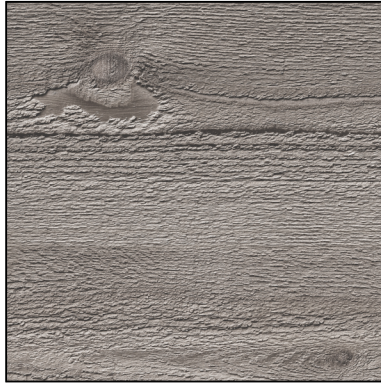

SNAKE RIVER METAL

26G TRU-STEEL HD DIGITAL WOODGRAIN PRINTS

Rough Edge
Barnwood Plank

Gray Rough
Sawn Cedar

Gray Wash
Barnwood Plank

Chippy White

Natural Rough
Sawn Cedar

Black Burnt Wood

Smooth Cedar

DIGITAL PRINT PATTERN REPEATS EVERY ± 34 FEET

Online Color Chart For Representation Only. Actual Colors Will Vary From PDF. Accurate Color Samples Available Upon Request.
Tru-Steel Digital Prints Are Intended For A Vertical Wall Application Only And Therefore Are Not To Be Used On A Roof Surface.