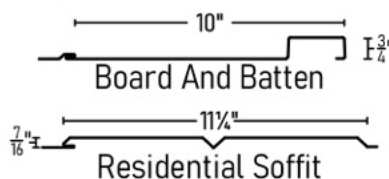

Online Color Chart For Representation Only. Actual Colors Will Vary From PDF. Accurate Color Samples Available Upon Request.
29g SMP Colors Are Not Interchangeable With 24g PVDF Colors - Color Disparities Between SMP And PVDF Paints Are Expected.

May 2025