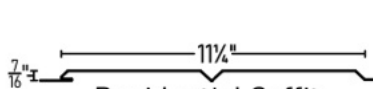

Galvalume

Flange Lock

Board And Batten

Clip Lock 1 1/2"

Residential Soffit

VS Flush / Reveal

Commercial Soffit

Online Color Chart For Representation Only. Actual Colors Will Vary From PDF. Accurate Color Samples Available Upon Request.  
26g SMP Colors Are Not Interchangeable With 24g PVDF Colors - Color Disparities Between SMP And PVDF Paints Are Expected.