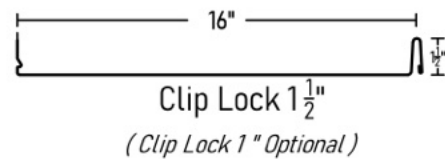

Charcoal Gray

Slate Gray

Ash Gray

Evergreen

Matte Black

Galvalume

Online Color Chart For Representation Only. Actual Colors Will Vary From PDF. Accurate Color Samples Available Upon Request.
24g PVDF Colors Are Not Interchangeable With 29g/26g SMP Colors - Color Disparities Between PVDF And SMP Paints Are Expected.