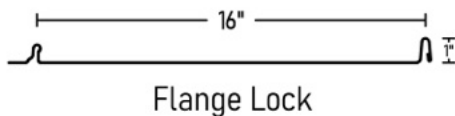

Charcoal Gray

Slate Gray

Ash Gray

Evergreen

Matte Black

Galvalume

Online Color Chart For Representation Only. Actual Colors Will Vary From PDF. Accurate Color Samples Available Upon Request.
24g PVDF Colors Are Not Interchangeable With 29g/26g SMP Colors - Color Disparities Between PVDF And SMP Paints Are Expected.