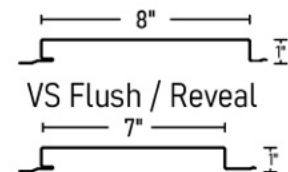

Charcoal Gray

Slate Gray

Ash Gray

Evergreen

Matte Black

Galvalume

Online Color Chart For Representation Only. Actual Colors Will Vary From PDF. Accurate Color Samples Available Upon Request.
24g PVDF Colors Are Not Interchangeable With 29g/26g SMP Colors - Color Disparities Between PVDF And SMP Paints Are Expected.