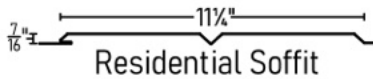

Charcoal Gray

Slate Gray

Ash Gray

Evergreen

Matte Black

Galvalume

Online Color Chart For Representation Only. Actual Colors Will Vary From PDF. Accurate Color Samples Available Upon Request.
24g PVDF Colors Are Not Interchangeable With 29g/26g SMP Colors - Color Disparities Between PVDF And SMP Paints Are Expected.