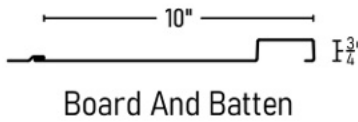

Charcoal Gray

Slate Gray

Ash Gray

Evergreen

Matte Black

Galvalume

Online Color Chart For Representation Only. Actual Colors Will Vary From PDF. Accurate Color Samples Available Upon Request.
24g PVDF Colors Are Not Interchangeable With 29g/26g SMP Colors - Color Disparities Between PVDF And SMP Paints Are Expected.