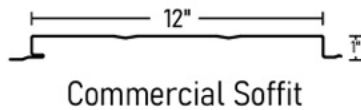

Charcoal Gray

Slate Gray

Ash Gray

Evergreen

Matte Black

Galvalume

Online Color Chart For Representation Only. Actual Colors Will Vary From PDF. Accurate Color Samples Available Upon Request.
24g PVDF Colors Are Not Interchangeable With 29g/26g SMP Colors - Color Disparities Between PVDF And SMP Paints Are Expected.