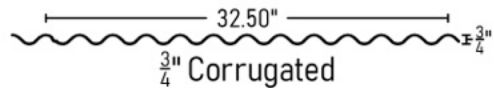

Charcoal Gray

Slate Gray

Ash Gray

Evergreen

Matte Black

Galvalume

Online Color Chart For Representation Only. Actual Colors Will Vary From PDF. Accurate Color Samples Available Upon Request.
24g PVDF Colors Are Not Interchangeable With 29g/26g SMP Colors - Color Disparities Between PVDF And SMP Paints Are Expected.