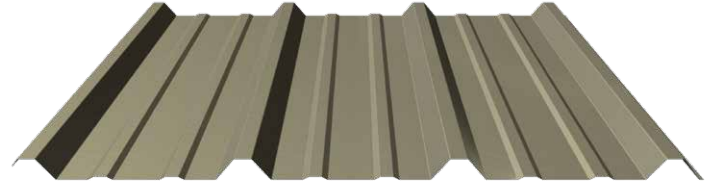

SIMPLY TOUGH™

METAL BUILDINGS

2110 Enterprise Blvd.
West Sacramento, CA 95691
866-828-9030
www.simplytoughmetalbuildings.com

DREAM IT

CUSTOMIZE IT

BUILD IT

Strata Rib®

STRATA RIB STANDARD COLORS

Cool DURA TECH XL

| | | | |
|---|--|--|---|
|  ZINCALUME® Plus 29 & 26 Gauge |  Winter White 29 & 26 Gauge |  Surf White 29 Gauge only |  Desert Beige 29 Gauge only |
|  Taupe 29 Gauge only |  Patina Steel 29 Gauge only |  Chestnut Brown 29 Gauge only |  Classic Brown 29 Gauge only |
|  Canyon Red 29 Gauge only |  Rustic Red 29 Gauge only |  Old Town Gray 29 Gauge only |  Old Zinc Gray 29 Gauge only |
|  Weathered Copper 29 & 26 Gauge |  Slate Gray 29 Gauge only |  Tahoe Blue 29 & 26 Gauge |  Olive 29 Gauge only |
|  Everglade 29 Gauge only |  Denali Green 29 & 26 Gauge |  Cypress Green 29 Gauge only |  Forest Green 29 Gauge only |

STRATA RIB PREMIUM COLOR

Natural Rust
29 Gauge only
(Subject to upcharge)

PBR Panel

PBR PANEL STANDARD COLORS

Cool DURA TECH mt

| | | | |
|---|---|---|---|
|  ZINCALUME® Plus 26 Gauge |  Chestnut Brown 26 Gauge |  Weathered Copper 26 Gauge |  Denali Green 26 Gauge |
|  Light Stone 26 Gauge |  Desert Beige 26 Gauge |  Old Town Gray 26 Gauge |  Surf White 26 Gauge |
|  Rustic Red 26 Gauge | | | |

REPRESENTATION OF COLORS MAY VARY DUE TO PRINTING LIMITATIONS.

Sample metal color chips are available upon request.

For more information visit www.simplytoughmetalbuildings.com

MATTE BLACK TRIMS AND FLAT SHEETS FOR STRATA RIB AND PBR PANELS