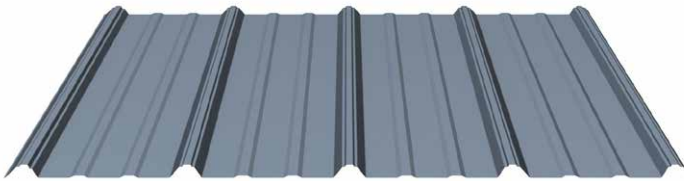

SIMPLY TOUGH™

METAL BUILDINGS

2110 Enterprise Blvd.
West Sacramento, CA 95691
866-828-9030
www.simplytoughmetalbuildings.com

DREAM IT

CUSTOMIZE IT

BUILD IT

Strata Rib®

STRATA RIB STANDARD COLORS

Cool DURA TECH XL

| | | | |
|---|--|--|---|
|  ZINCALUME® Plus 29 & 26 Gauge |  Winter White 29 & 26 Gauge |  Surf White 29 Gauge only |  Desert Beige 29 Gauge only |
|  Taupe 29 Gauge only |  Patina Steel 29 Gauge only |  Chestnut Brown 29 Gauge only |  Classic Brown 29 Gauge only |
|  Canyon Red 29 Gauge only |  Rustic Red 29 Gauge only |  Old Town Gray 29 Gauge only |  Old Zinc Gray 29 Gauge only |
|  Weathered Copper 29 & 26 Gauge |  Slate Gray 29 Gauge only |  Tahoe Blue 29 & 26 Gauge |  Olive 29 Gauge only |
|  Everglade 29 Gauge only |  Denali Green 29 & 26 Gauge |  Cypress Green 29 Gauge only |  Forest Green 29 Gauge only |

STRATA RIB PREMIUM COLOR

Natural Rust
29 Gauge only
(Subject to upcharge)

PBR Panel

PBR PANEL STANDARD COLORS

Cool DURA TECH mt

| | | | |
|---|---|---|---|
|  ZINCALUME® Plus 26 Gauge |  Chestnut Brown 26 Gauge |  Weathered Copper 26 Gauge |  Denali Green 26 Gauge |
|  Light Stone 26 Gauge |  Desert Beige 26 Gauge |  Old Town Gray 26 Gauge |  Surf White 26 Gauge |
|  Rustic Red 26 Gauge | | | |

REPRESENTATION OF COLORS MAY VARY DUE TO PRINTING LIMITATIONS.

Sample metal color chips are available upon request.

For more information visit www.simplytoughmetalbuildings.com

MATTE BLACK TRIMS AND FLAT SHEETS FOR STRATA RIB AND PBR PANELS