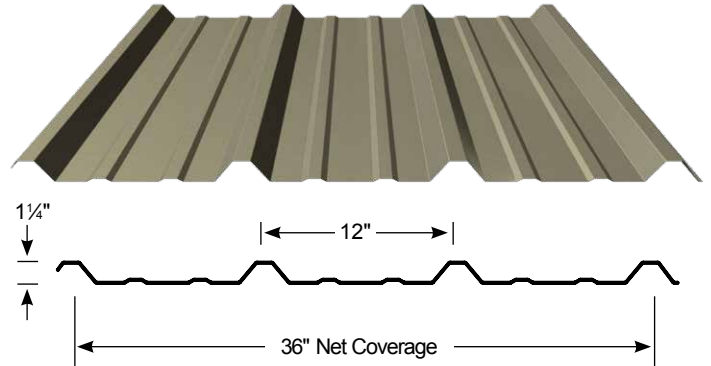

SIMPLY TOUGH™

METAL BUILDINGS

2110 Enterprise Blvd.
West Sacramento, CA 95691
866-828-9030
www.simplytoughmetalbuildings.com

DREAM IT

CUSTOMIZE IT

BUILD IT

Strata Rib®

Cool DURA TECH XL

Strata Rib Color Offer

 ZINCALUME® Plus 29 & 26 Gauge	 Winter White 29 & 26 Gauge	 Surf White 29 Gauge only	 Taupe 29 Gauge only
 Patina Steel 29 Gauge only	 Chestnut Brown 29 Gauge only	 Classic Brown 29 Gauge only	 Rustic Red 29 Gauge only
 Old Town Gray 29 Gauge only	 Weathered Copper 29 & 26 Gauge	 Slate Gray 29 Gauge only	 Olive 29 Gauge only
 Denali Green 29 & 26 Gauge	 Forest Green 29 Gauge only	 Natural Rust 29 Gauge only (Premium Color - Subject to upcharge)	

PBR Panel

Cool DURA TECH nt

PBR Panel Color Offer

 ZINCALUME® Plus 26 Gauge Only	 Chestnut Brown 26 Gauge Only	 Weathered Copper 26 Gauge Only	 Denali Green 26 Gauge Only
 Light Stone 26 Gauge Only	 Old Town Gray 26 Gauge Only	 Surf White 26 Gauge Only	 Rustic Red 26 Gauge Only
 Galvanized G90 Only	 Winter White G90 Only		