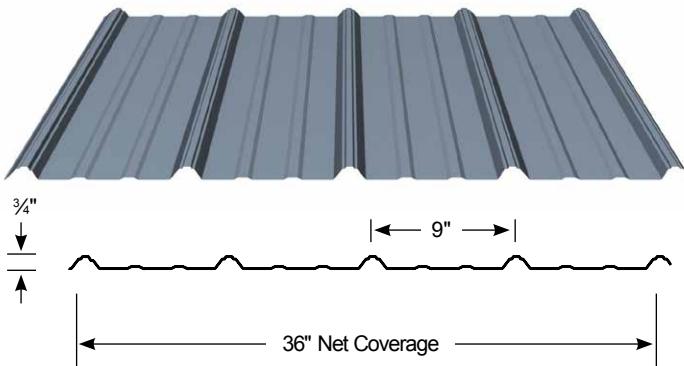

SIMPLY TOUGH™

METAL BUILDINGS

2110 Enterprise Blvd.
West Sacramento, CA 95691
866-828-9030
www.simplytoughmetalbuildings.com

DREAM IT

CUSTOMIZE IT

BUILD IT

Strata Rib®

Cool DURA TECH XL

Strata Rib Color Offer

 ZINCALUME® Plus 29 & 26 Gauge	 Winter White 29 & 26 Gauge	 Surf White 29 Gauge only	 Taupe 29 Gauge only
 Patina Steel 29 Gauge only	 Chestnut Brown 29 Gauge only	 Classic Brown 29 Gauge only	 Rustic Red 29 Gauge only
 Old Town Gray 29 Gauge only	 Weathered Copper 29 & 26 Gauge	 Slate Gray 29 Gauge only	 Olive 29 Gauge only
 Denali Green 29 & 26 Gauge	 Forest Green 29 Gauge only	 Natural Rust 29 Gauge only (Premium Color - Subject to upcharge)	

PBR Panel

Cool DURA TECH nt

PBR Panel Color Offer

 ZINCALUME® Plus 26 Gauge Only	 Chestnut Brown 26 Gauge Only	 Weathered Copper 26 Gauge Only	 Denali Green 26 Gauge Only
 Light Stone 26 Gauge Only	 Old Town Gray 26 Gauge Only	 Surf White 26 Gauge Only	 Rustic Red 26 Gauge Only
 Galvanized G90 Only	 Winter White G90 Only		