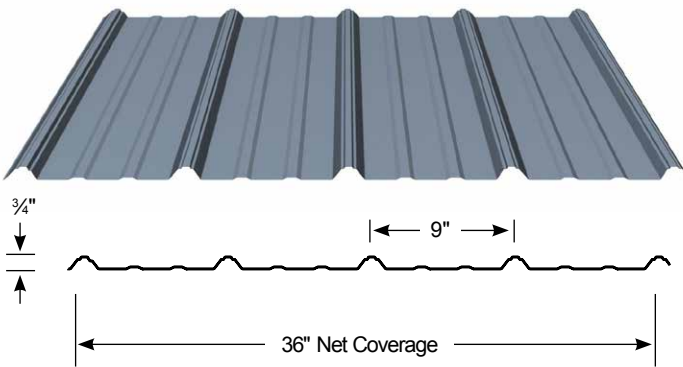

SIMPLY TOUGH™

METAL BUILDINGS

DREAM **IT**

CUSTOMIZE **IT**

BUILD **IT**

Strata Rib®

Cool DURA TECH XL

Strata Rib Color Offer

ZINCALUME® Plus 29 & 26 Gauge	Winter White 29 & 26 Gauge	Surf White 29 Gauge only	Taupe 29 Gauge only
Patina Steel 29 Gauge only	Chestnut Brown 29 Gauge only	Classic Brown 29 Gauge only	Rustic Red 29 Gauge only
Old Town Gray 29 Gauge only	Weathered Copper 29 & 26 Gauge	Slate Gray 29 Gauge only	Olive 29 Gauge only
Denali Green 29 & 26 Gauge	Forest Green 29 Gauge only	Natural Rust 29 Gauge only (Premium Color - Subject to upcharge)	

PBR Panel

Cool DURA TECH nt

PBR Panel Color Offer

ZINCALUME® Plus 26 Gauge Only	Chestnut Brown 26 Gauge Only	Weathered Copper 26 Gauge Only	Denali Green 26 Gauge Only
Light Stone 26 Gauge Only	Old Town Gray 26 Gauge Only	Surf White 26 Gauge Only	
Galvanized G90 Only	Winter White G90 Only		