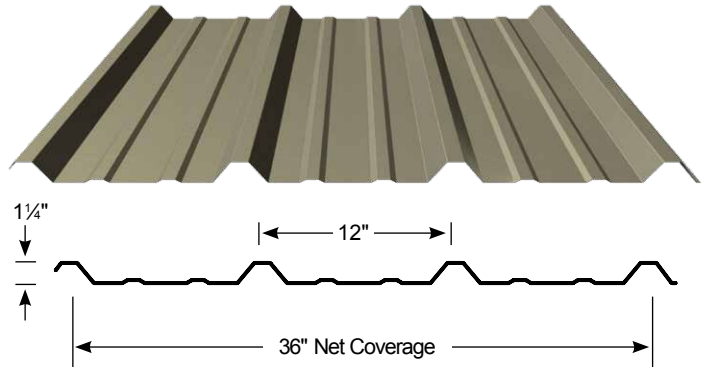

SIMPLY TOUGH™

METAL BUILDINGS

DREAM **IT**

CUSTOMIZE **IT**

BUILD **IT**

Strata Rib®

Cool DURA TECH XL

Strata Rib Color Offer

ZINCALUME® Plus 29 & 26 Gauge	Winter White 29 & 26 Gauge	Surf White 29 Gauge only	Taupe 29 Gauge only
Patina Steel 29 Gauge only	Chestnut Brown 29 Gauge only	Classic Brown 29 Gauge only	Rustic Red 29 Gauge only
Old Town Gray 29 Gauge only	Weathered Copper 29 & 26 Gauge	Slate Gray 29 Gauge only	Olive 29 Gauge only
Denali Green 29 & 26 Gauge	Forest Green 29 Gauge only	Natural Rust 29 Gauge only (Premium Color - Subject to upcharge)	

PBR Panel

Cool DURA TECH nt

PBR Panel Color Offer

ZINCALUME® Plus 26 Gauge Only	Chestnut Brown 26 Gauge Only	Weathered Copper 26 Gauge Only	Denali Green 26 Gauge Only
Light Stone 26 Gauge Only	Old Town Gray 26 Gauge Only	Surf White 26 Gauge Only	
Galvanized G90 Only	Winter White G90 Only		